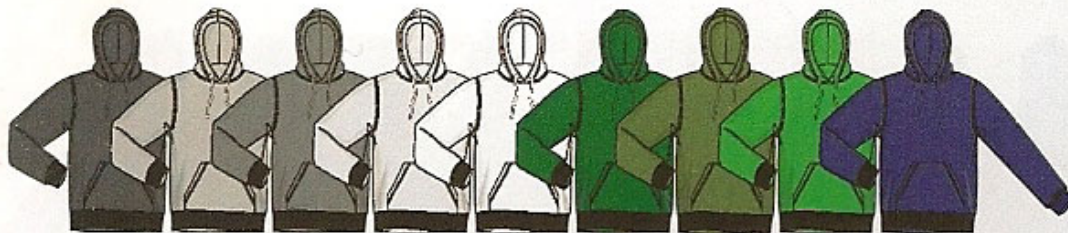

- 9-oz. 50/50 cotton poly fleece
- Drawstring hood
- Muff pocket
- Full cut set-in sleeves
- Coverstitched seams
- Spandex added to cuffs, neck and band

Adult 9288: S • M • L • XL • 2XL • 3XL

Youth B9289 S • M • L • XL

Juvenile J9289 S • M • L

Adult Big 9289B 2XL-6XL

Adult Tall 9289T XL - 4XL

3XL available in 001 Black, 002 Oxford, 410 Navy

Youth S-XL available in 001 Black, 002 Oxford, 054 Ash, 100 White, 410 Navy, 430 Royal, 620 Red, 650 Soft Pink

Juvenile S-L available in 002 Oxford, 054 Ash, 410 Navy, 430 Royal, 620 Red

Adult Big and Tall available in 410 Navy, 001 Black and 002 Oxford.

001 002 033 054 100 301 309 320 410
 Black Oxford Charcoal Ash White Dk O.D. Kelly Navy
 Heather Grn Grn